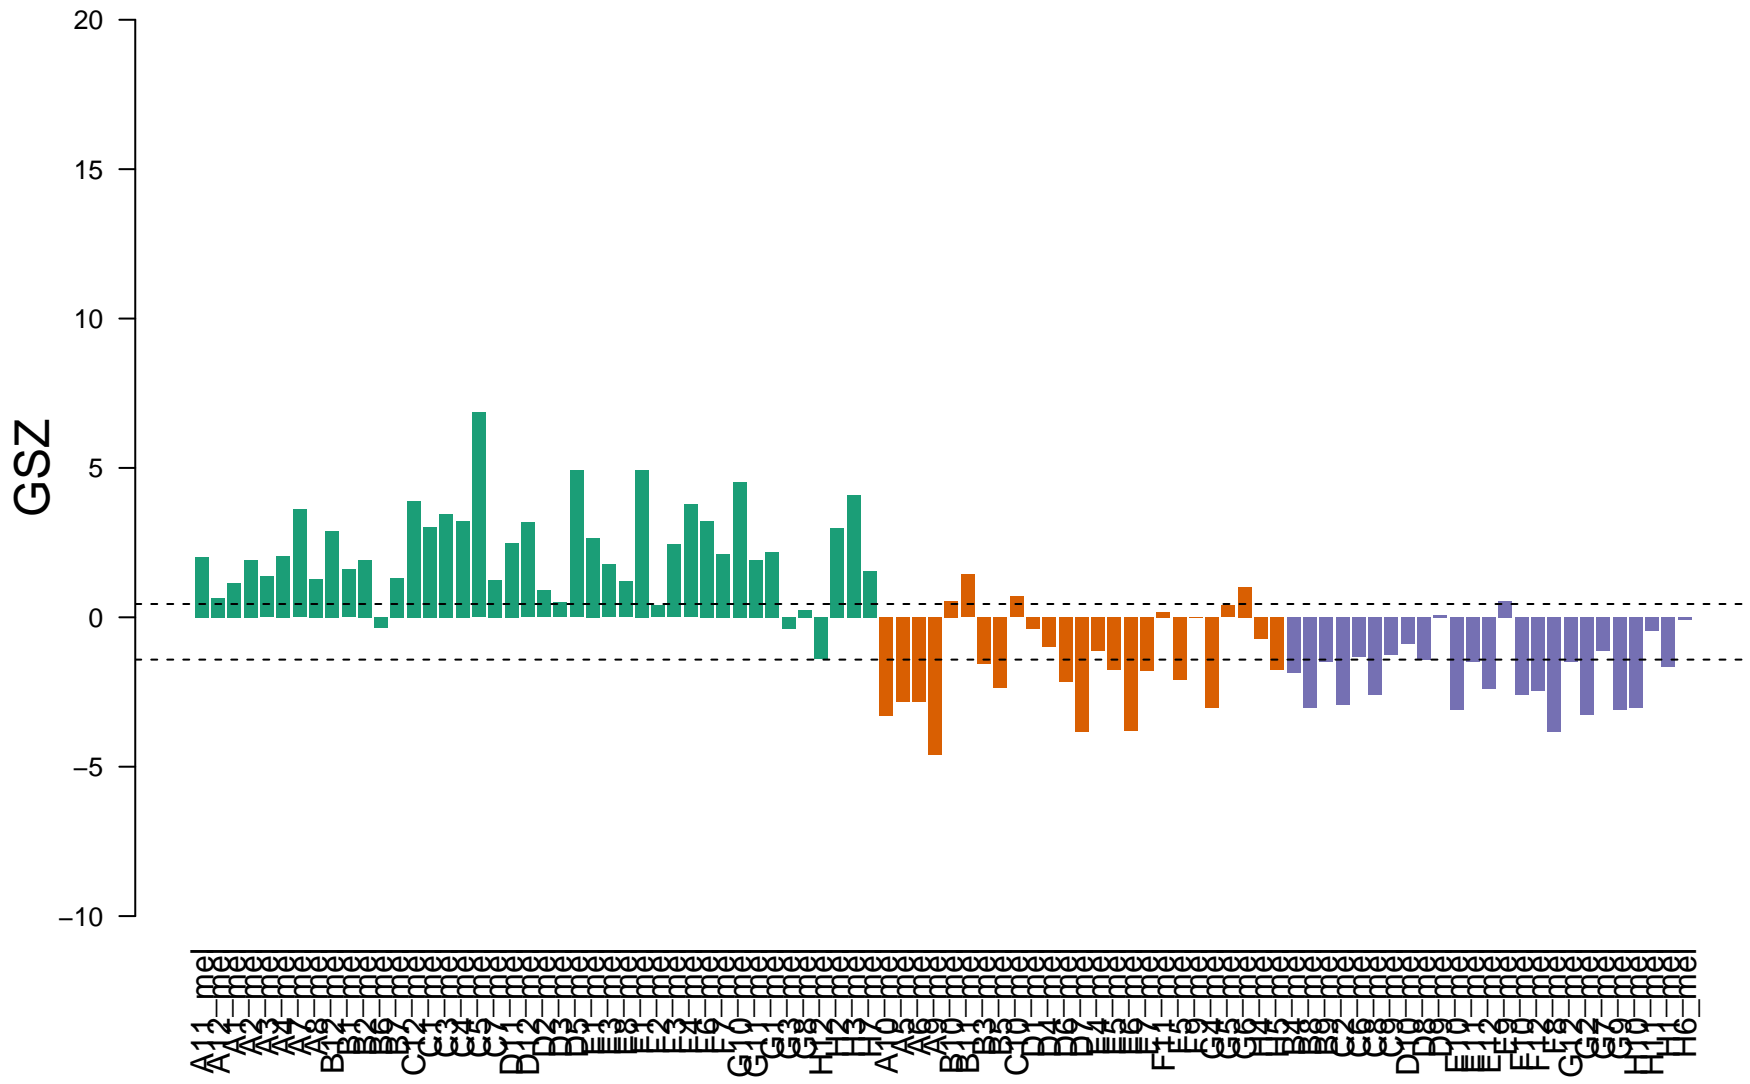

# SLEBOS\_HEAD\_AND\_NECK\_CANCER\_WITH\_HPV\_UP

■ on  
 ■ -  
 □ off

# SLEBOS\_HEAD\_AND\_NECK\_CANCER\_WITH\_HPV\_UP

Enrichment in overexpression spots

Enrichment in kMeans clusters